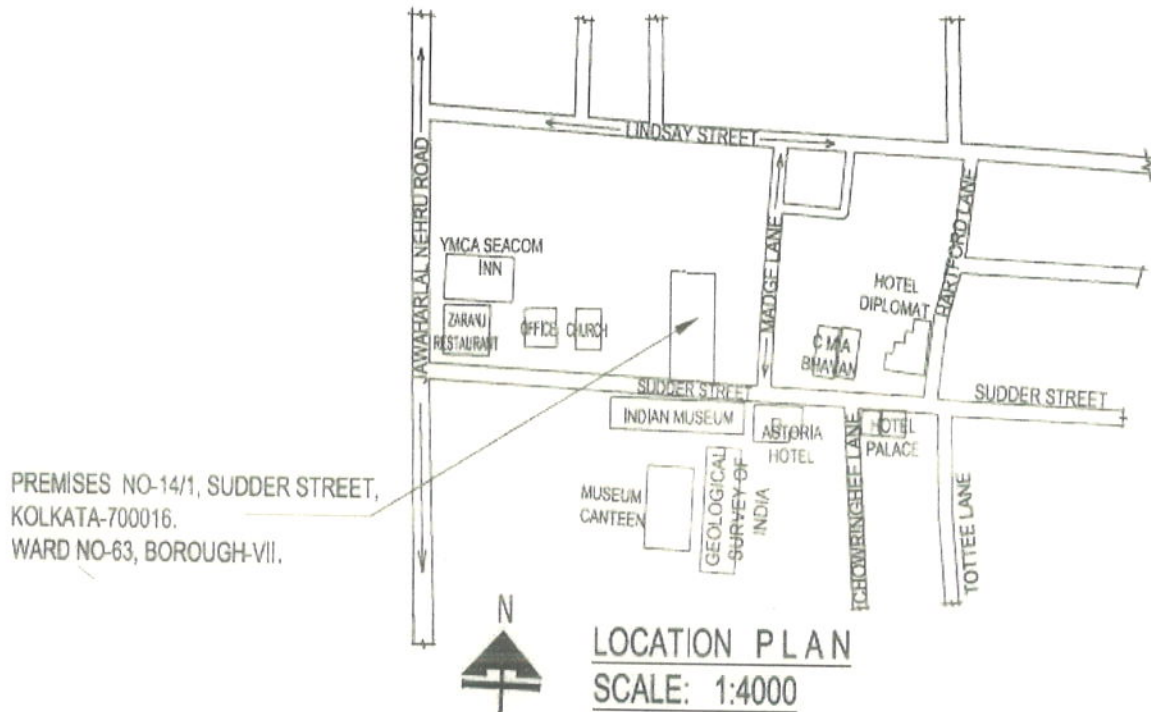

NILAMBUR CREATORS LLP

TO WHOM IT MAY CONCERN

Location of the proposed project “PRASAD CENTRAL” situated at Premises No. 14/1, Sudder Street, PO - New Market, Kolkata 700 016, is shown below:

Latitude: 22.558250
Longitude: 88.352740